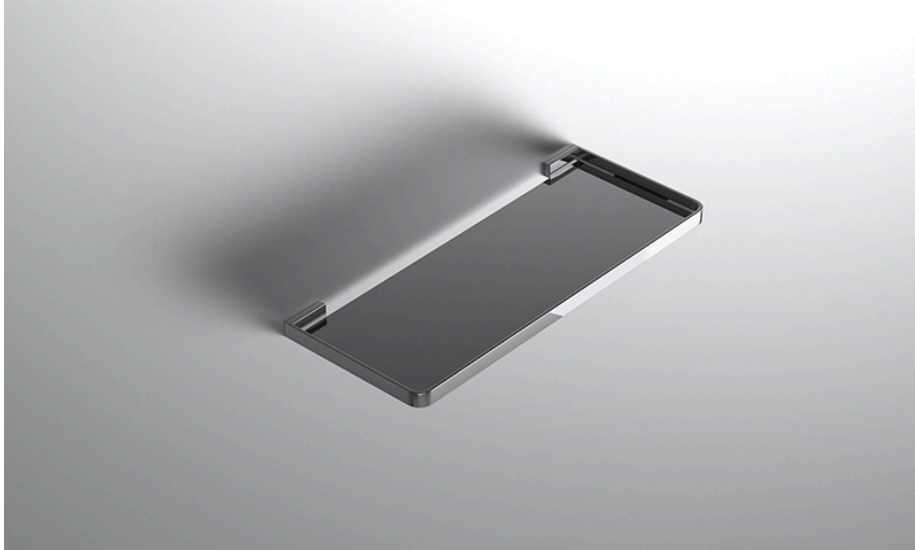

# neelnox

LET  
THERE  
BE **DESIGN.**

### FEATURES

- Premium 304 Grade Stainless Steel
- Solid Mount Construction
- Concealed Installation Hardware
- State of the art wall anchors included for installation on Dry wall or Tile